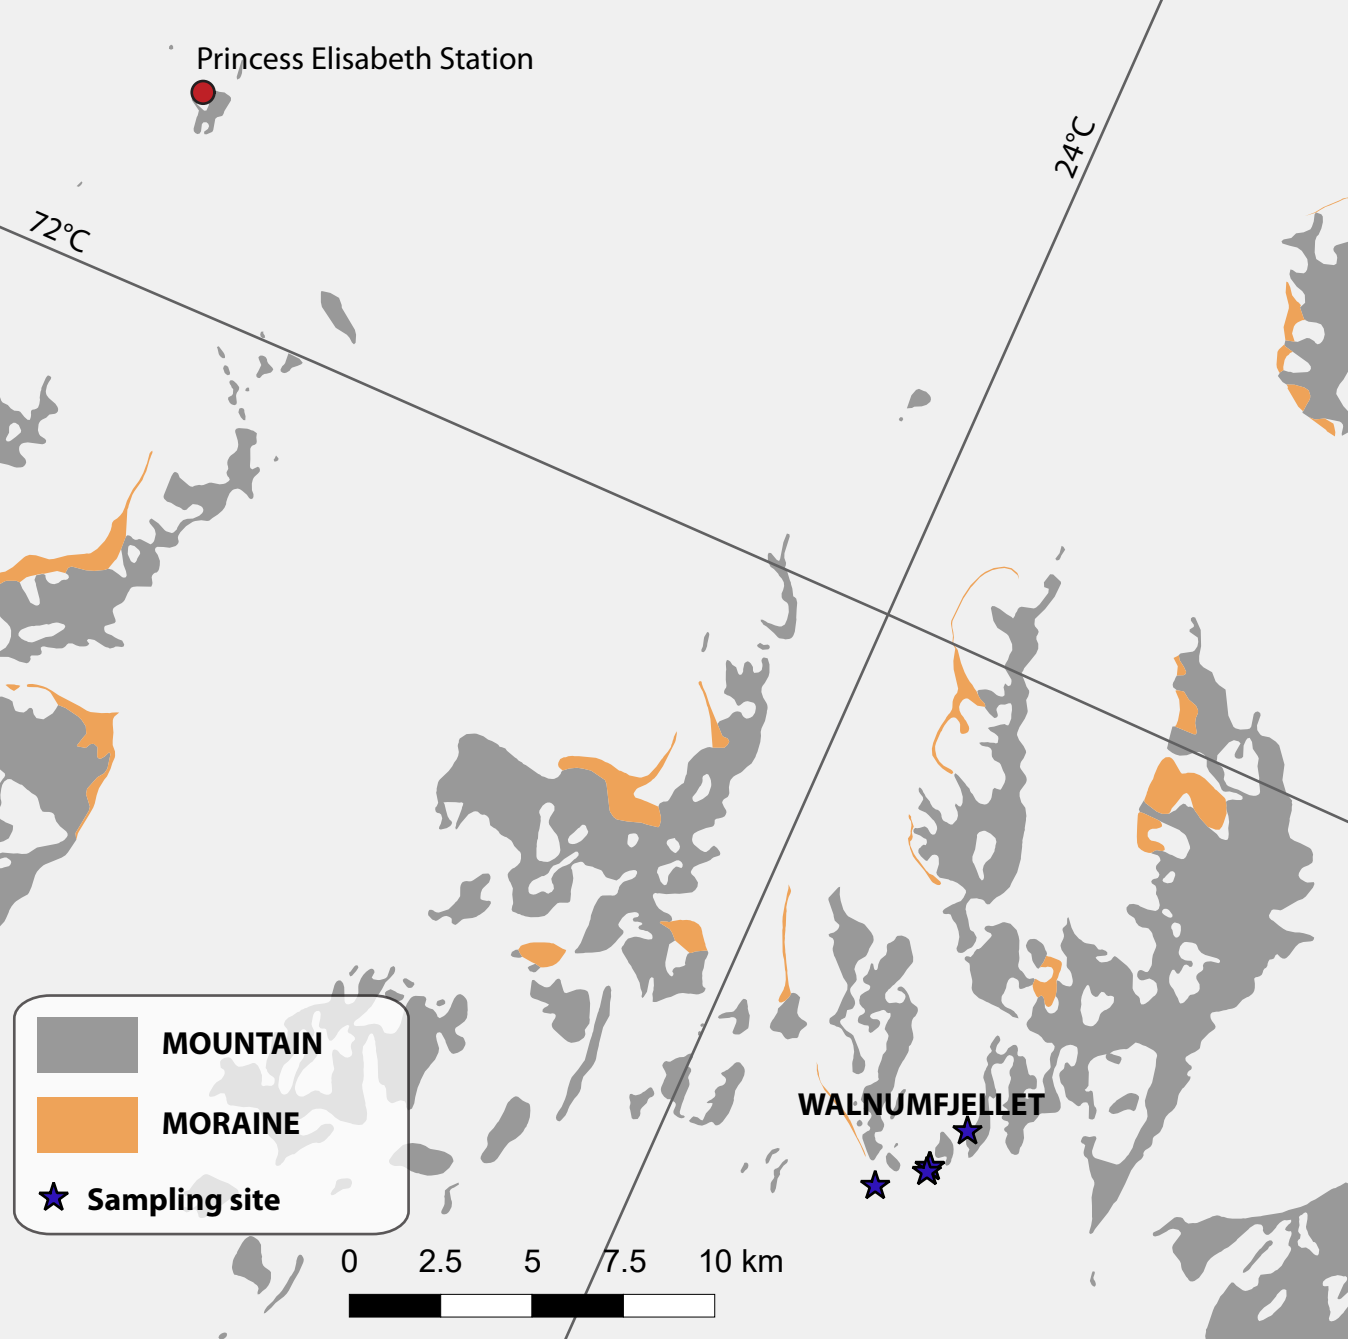

Princess Elisabeth Station

24°C

72°C

MOUNTAIN

MORAINE

★ Sampling site

WALNUMFJELLET

0 2.5 5 7.5 10 km