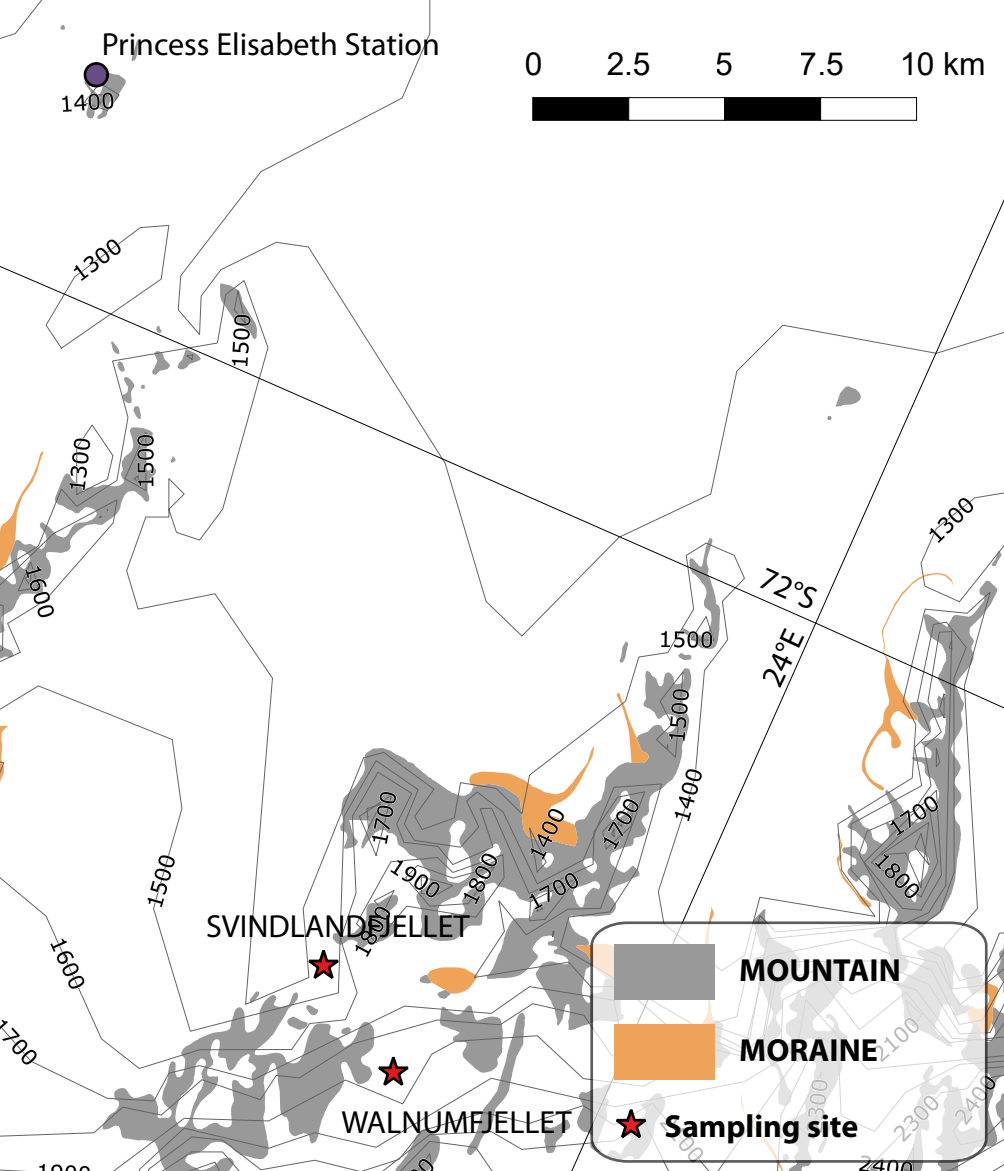

Princess Elisabeth Station

0 2.5 5 7.5 10 km

1400

SVINDLANDFJELLET

WALNUMFJELLET

MOUNTAIN

MORAINE

★ Sampling site